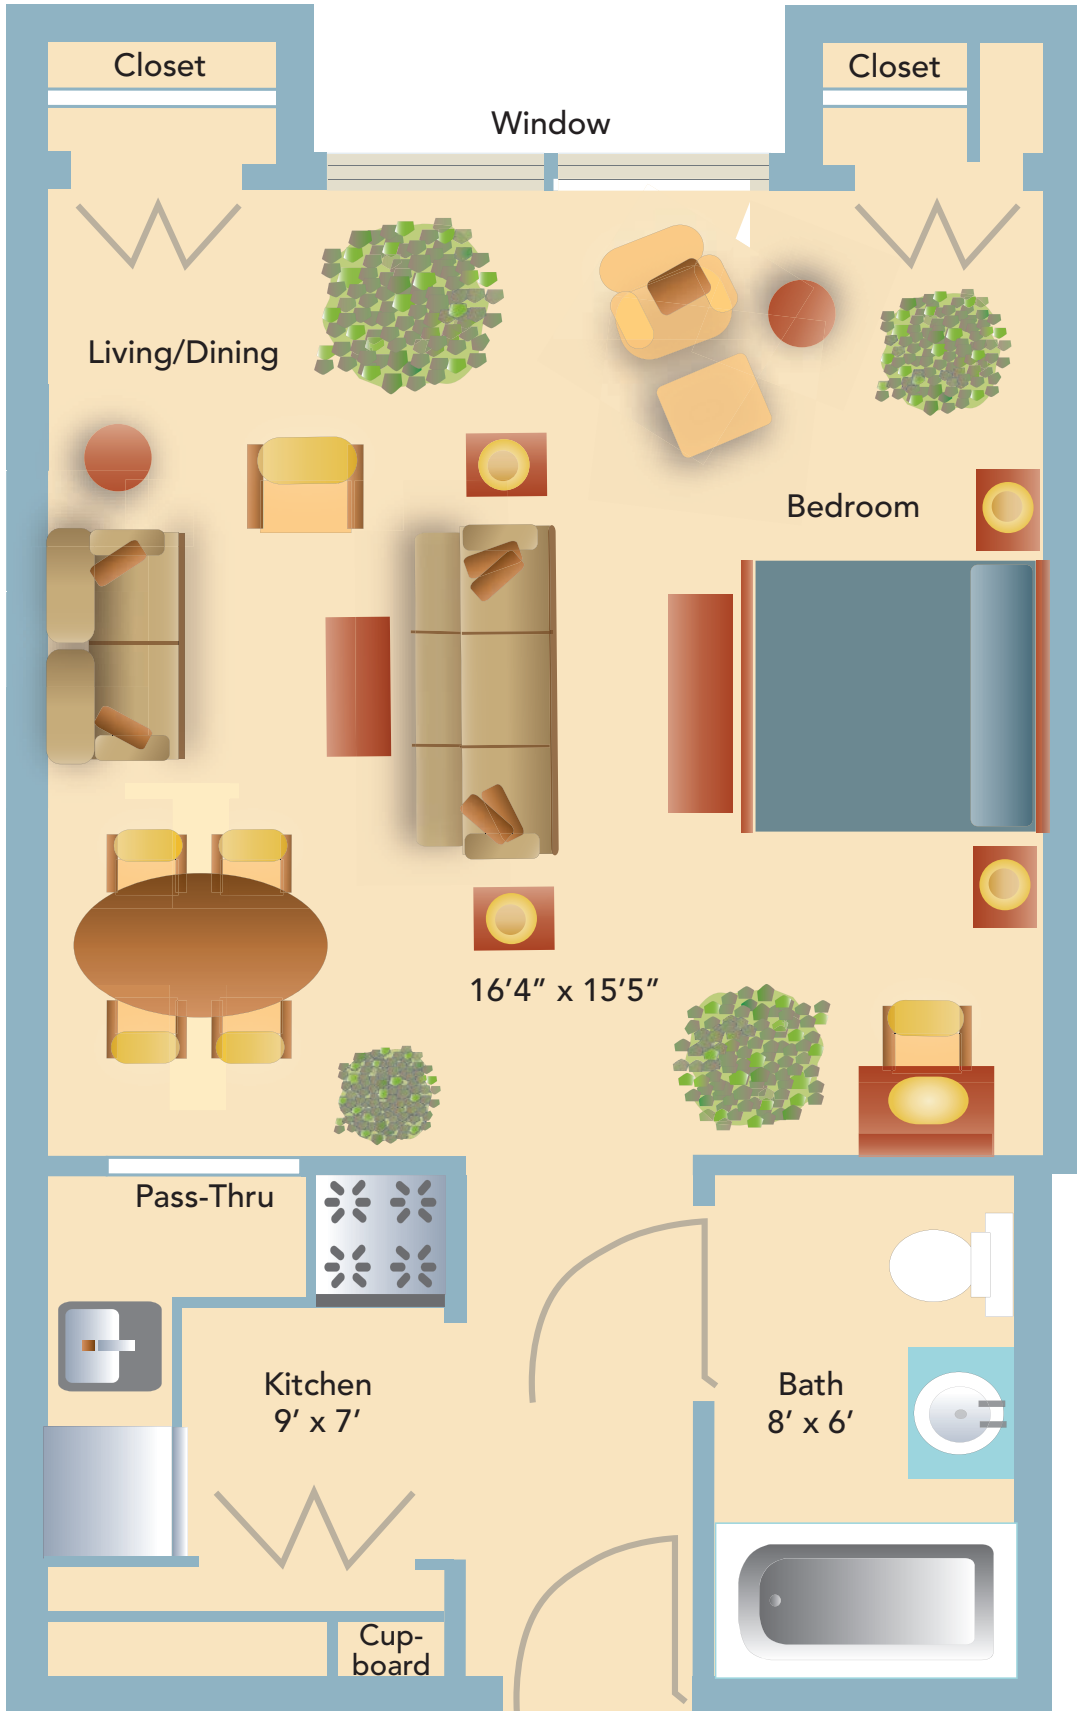

**Simon C. Fireman
Community**
Hebrew SeniorLife

640 North Main Street,
Randolph, MA
781-986 -8880

Sample Studio
One Bath
480 sq ft.

Equal Housing Opportunity
Simon C. Fireman does not discriminate on the basis
of race, color, religion, national origin, sex or handicap.