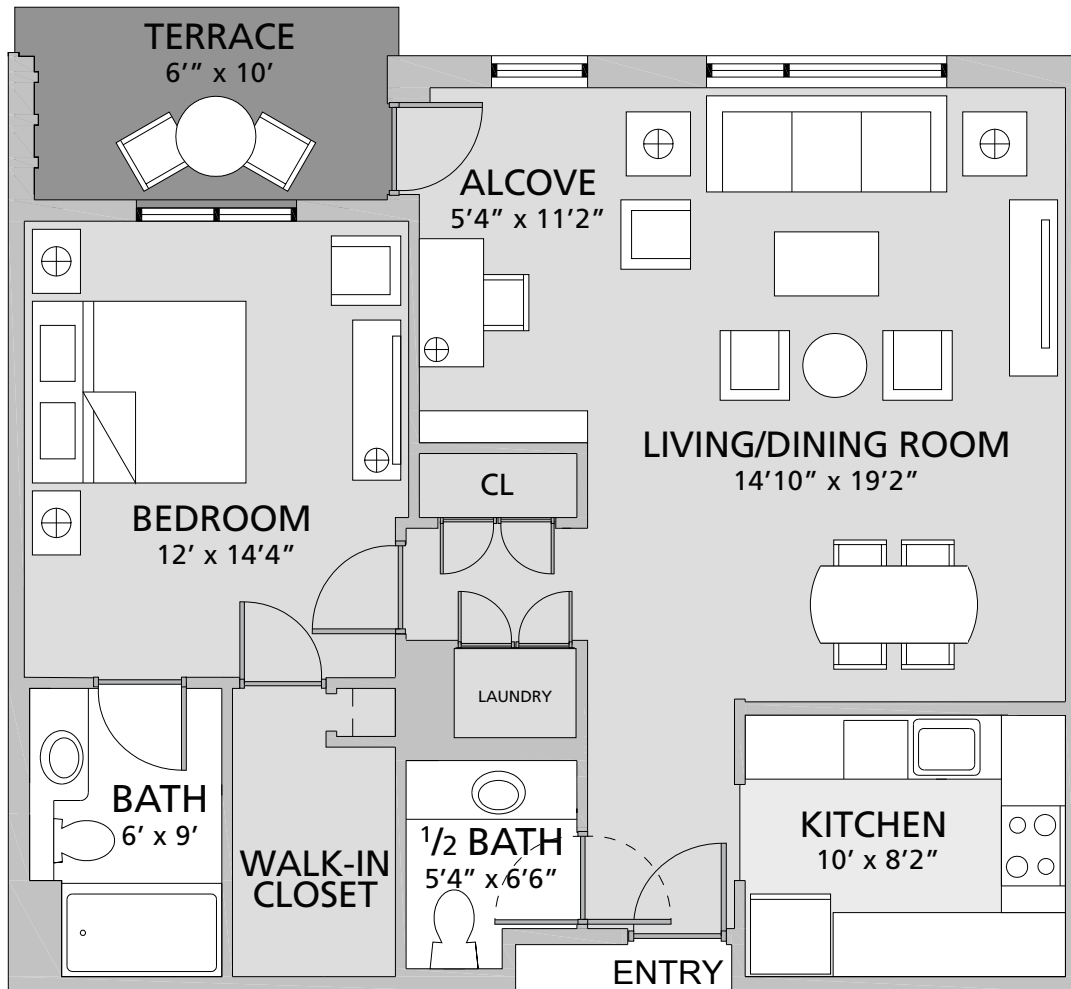

One Bedroom

SAMPLE FLOOR PLAN

883 square feet

Plans subject to minor changes in size, dimension and configuration.

The Power to Redefine Aging.